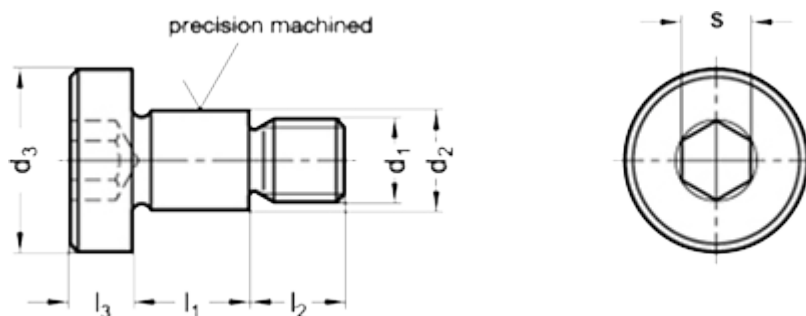

Article number: 207321M686NI

Description: E+G Shoulder screw
GN 732.1-M6-8-6-NI

Measures

Application example

d1	= M 6
d2	= 8 -0.05/-0.08
d3	= 14
l1 +0.20/+0.13	= 6
l2	= 8
l3	= 4
s	= 4
Weight in (g)	= 9