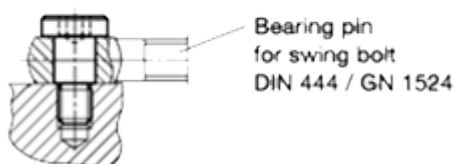

Article number: 207321M686NI

Description: E+G Shoulder screw
GN 732.1-M6-8-6-NI

Measures

Application example

d1	= M 6
d2	= 8 -0.05/-0.08
d3	= 14
l1 +0.20/+0.13	= 6
l2	= 8
l3	= 4
s	= 4
Weight in (g)	= 9